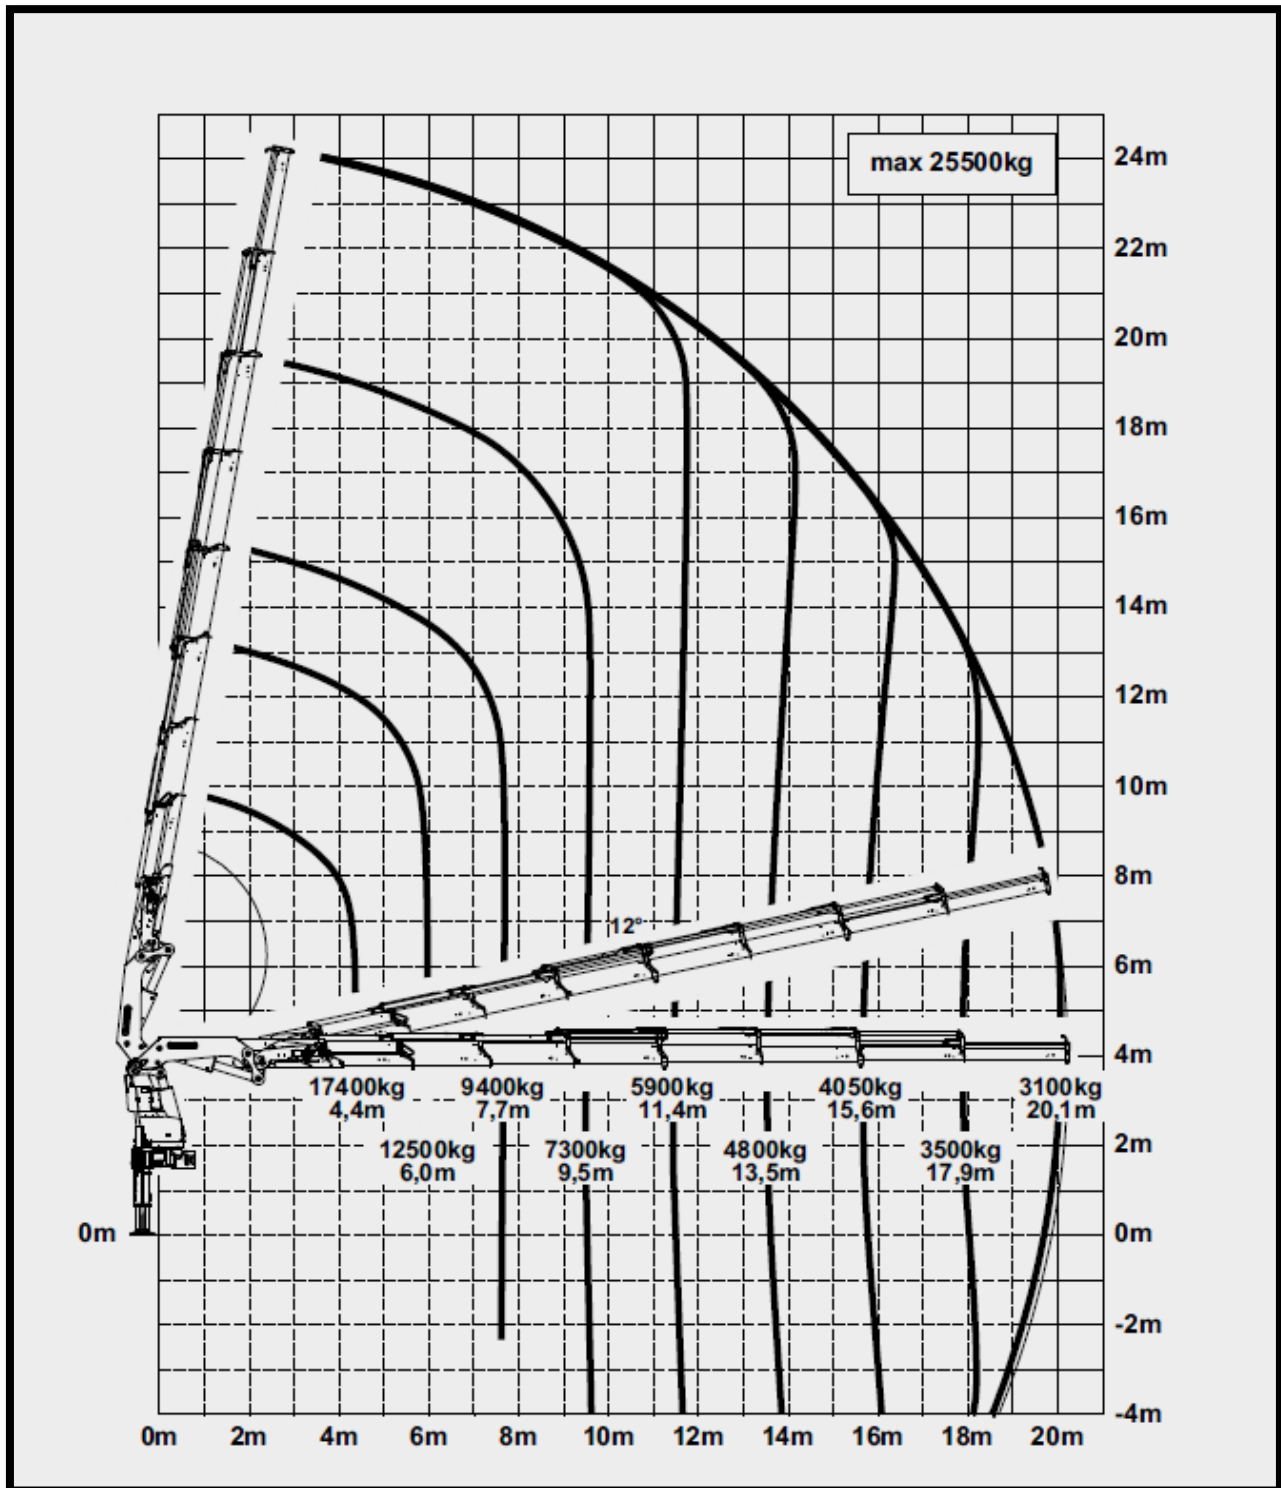

1. Crane FASSI F365RA.2.26

2. Crane PALFINGER PK48002 EHB on truck

3. Crane PALFINGER PK65002 SHF + fly-jib

4. Crane PALFINGER PK78002 SH on fixed truck

5. Crane PALFINGER PK92002 SH on fixed truck

6. Crane PALFINGER PK92002 SH with fly-jib